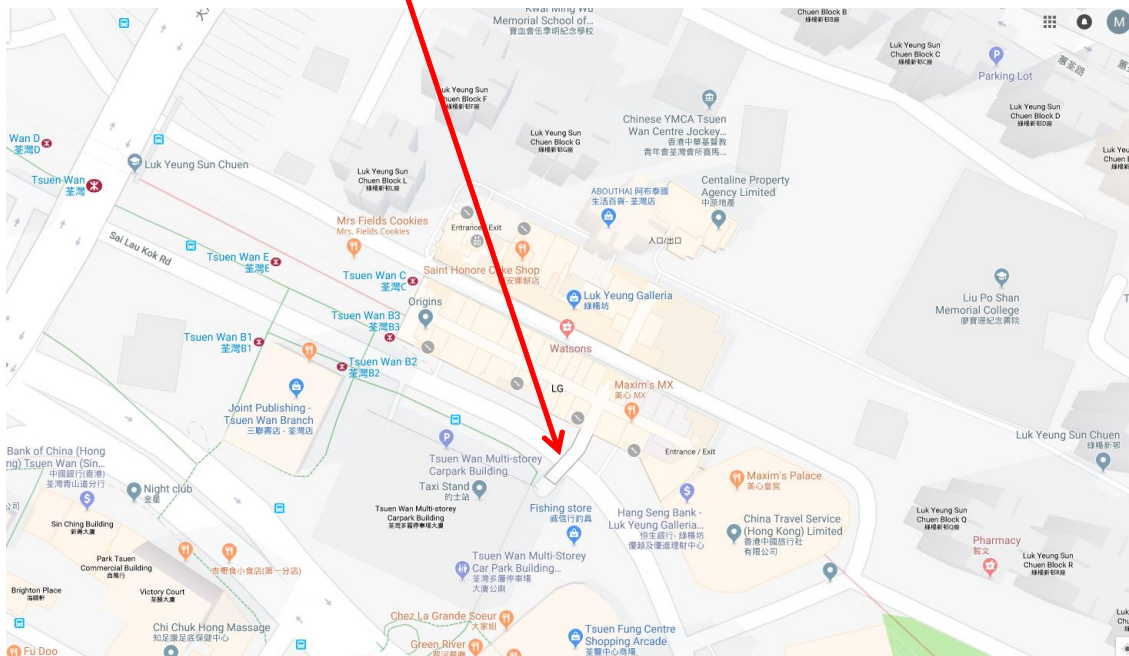

HK50 West - Shuttle Bus Transport 香港西部50 - 大會巴士

Tsuen Wan MTR, Under the footbridge of Luk Yeung Sun Chuen (MTR Exit B3, and go to ground floor)
荃灣港鐵站綠楊新邨行人天橋橋底(港鐵站B3出口往地下前行)

Admiralty MTR, Exit C2 (Exit of Admiralty Centre near McDonald)
金鐘港鐵站 C2 出口 (海富中心門外近麥當奴)